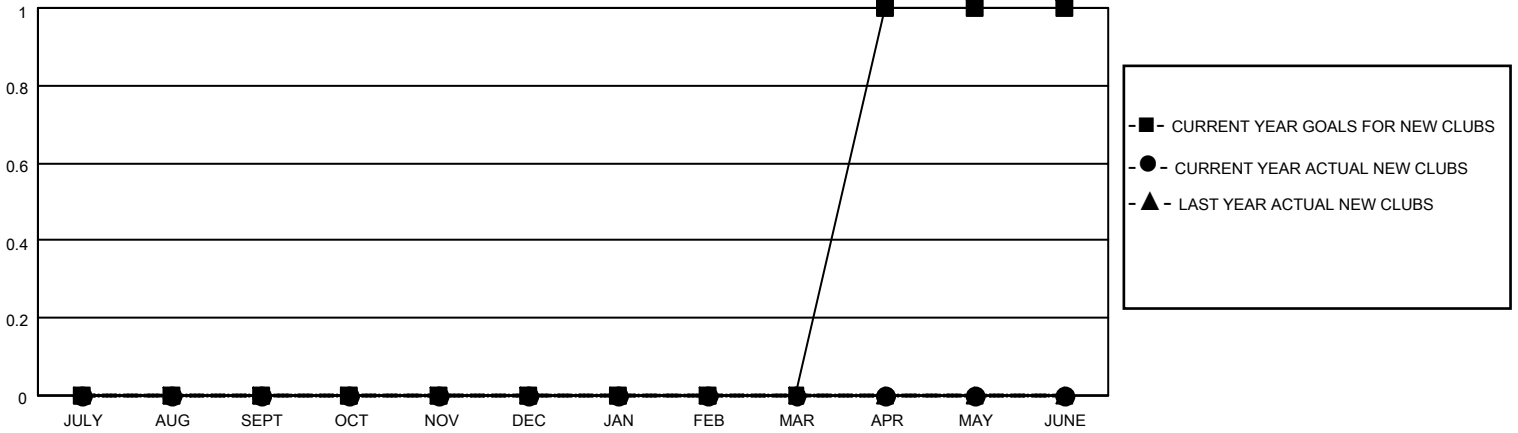

MONTHLY MEMBERSHIP PROGRESS REPORT

LOCATION RUSSIAN FEDERATION

District 123

Results as of: 7/31/2022

Clubs			
RESULTS FOR 2022-2023			
QUARTER	NEW CLUB GOAL	NEW CLUBS	DROPPED CLUBS
JULY/AUG/SEPT	0	0	0
OCT/NOV/DEC	0	0	0
JAN/FEB/MAR	0	0	0
APR/MAY/JUNE	1	0	0

Members			
RESULTS FOR 2022-2023			
QUARTER	MEMBER GROWTH NET GOAL	MEMBER GROWTH ACTUAL	DROPPED MEMBERS ACTUAL (including transfers)
JULY/AUG/SEPT	5	0	0
OCT/NOV/DEC	5	0	0
JAN/FEB/MAR	5	0	0
APR/MAY/JUNE	5	0	0

GOALS AND ACTUAL NEW CLUBS CUMULATIVE